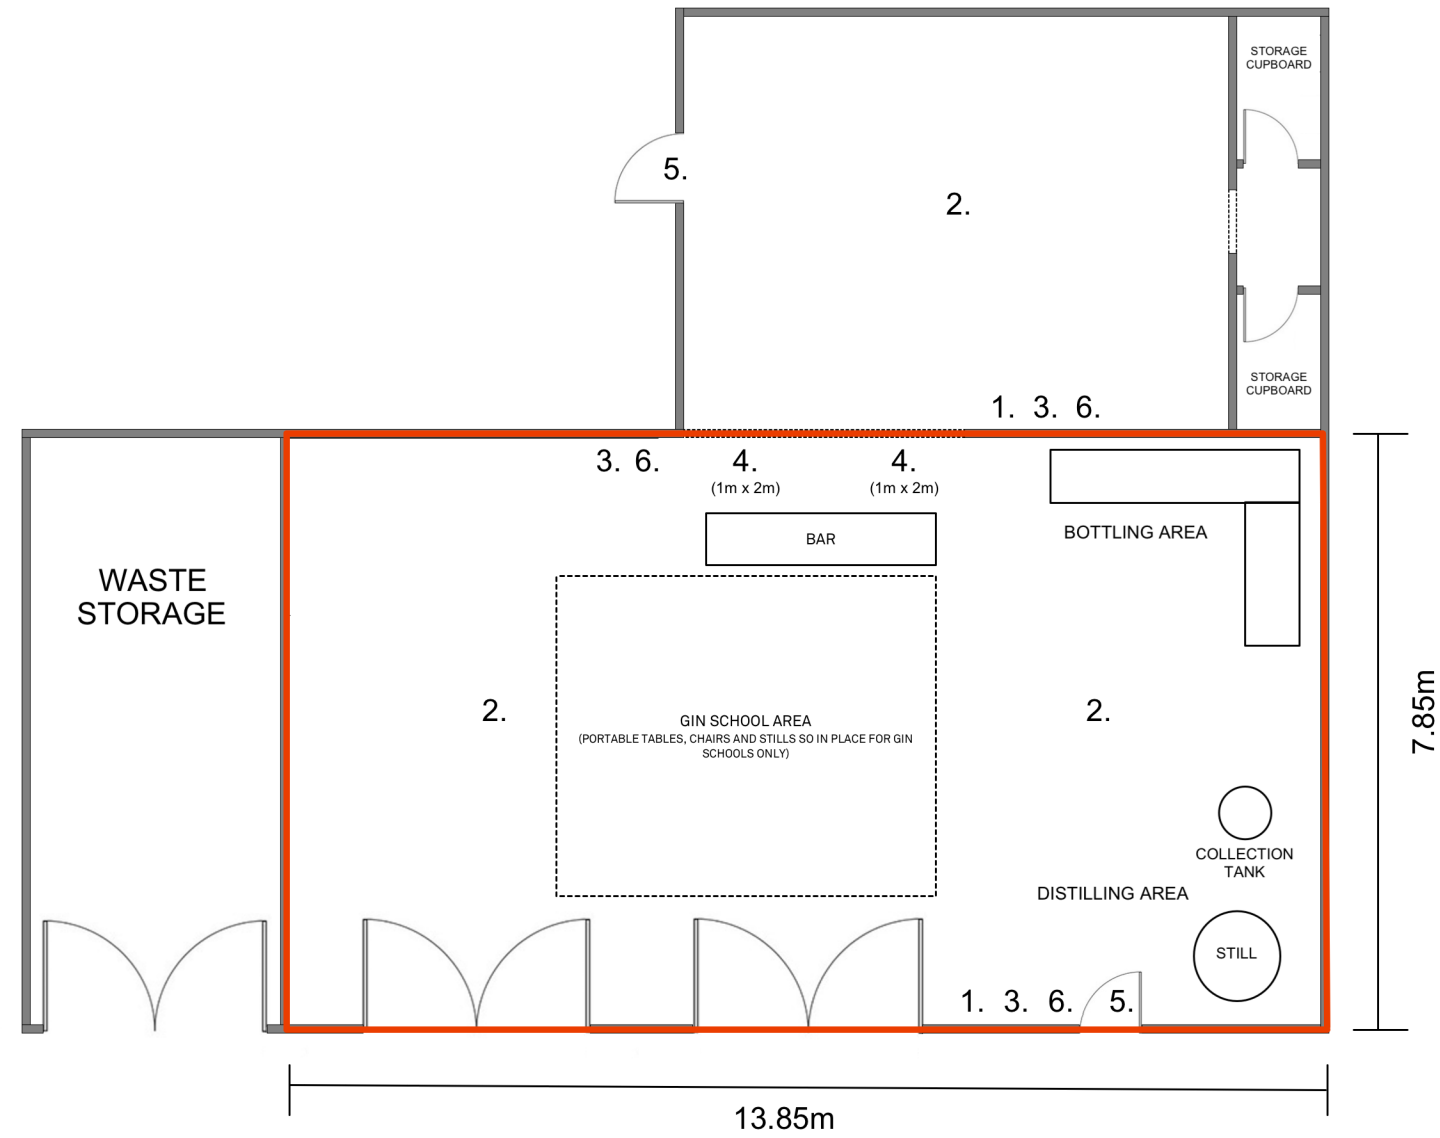

FLOOR PLANS

KEY

1. Fire Extinguisher (6Ltr Foam Extinguisher, 6kg Powder Extinguisher, 2kg CO2 Extinguisher, First Aid Kit, Fire Extinguisher ID Sign & Fire Action Notice)
2. Fire Detector (FireSmart Smoke Detector & Rate-of-Rise Detector)
3. Fire Alarm Cal Point
4. Alcohol Display
5. Fire Exit with Fire Exit Sign
6. Fire Alarm Sounder

Tiree Whisky Company Ltd

1A West Hynish, Isle of Tiree, PA77 6UF

Project: Tiree Distillery, West Hynish

Scale: 1:100

Date: 13/12/2017